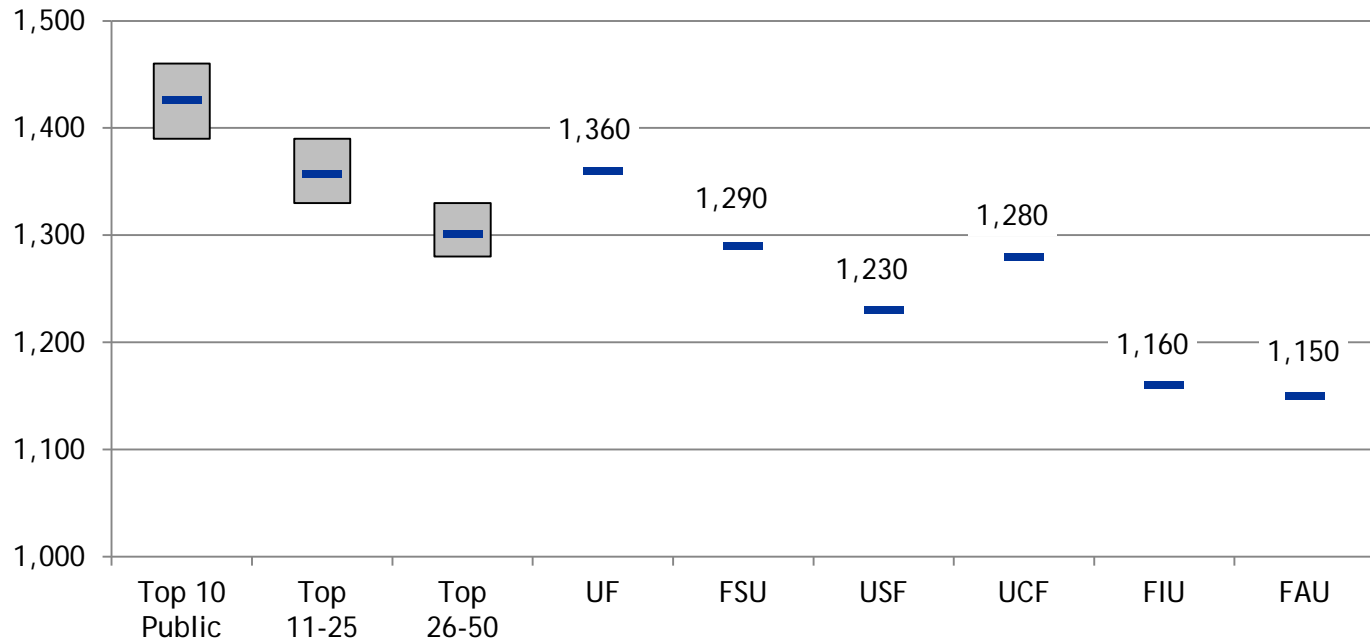

SAT Scores

2010-11 SAT (75th Percentile for Reading & Math Combined)

Source: IPEDS