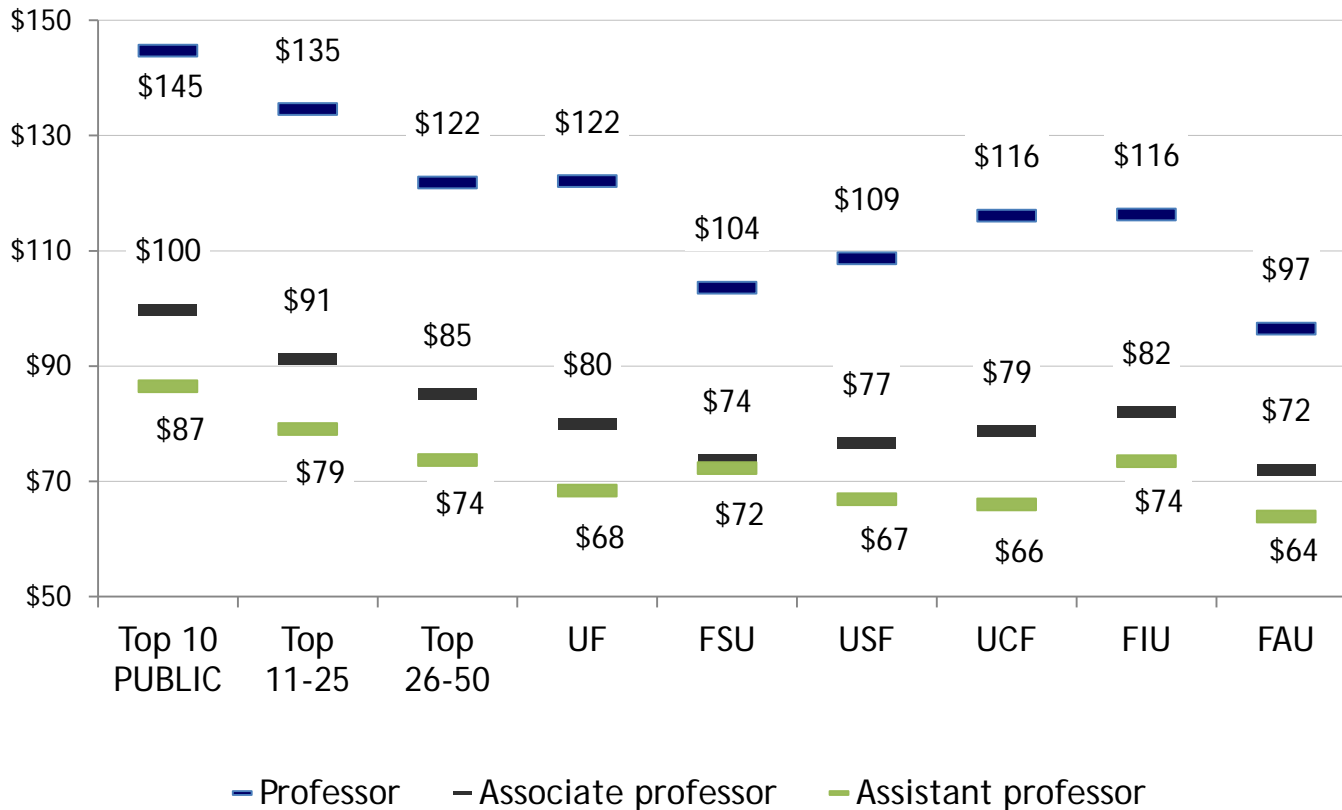

National Academy Members

National Academy Members (2009)

Source: TARU 2010 Annual Report

STATE UNIVERSITY SYSTEM of FLORIDA
Board of Governors

Faculty Salaries

Faculty Salary (2010-11)
Dollars in Thousands

Source: AAUP

Tuition Revenues