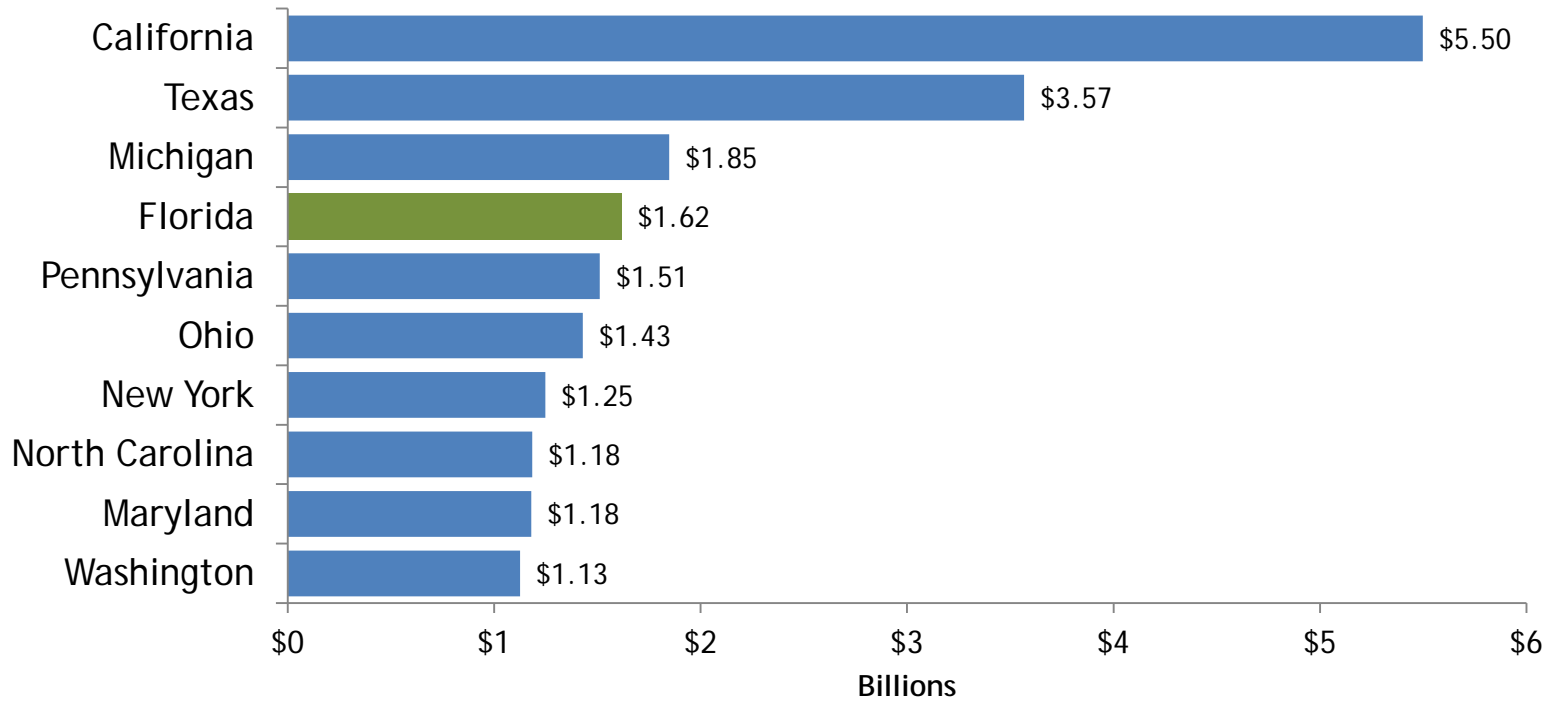

R&D Expenditures by System

2008-09 Research Expenditures
for 4yr Public Universities

Source: National Science Foundation