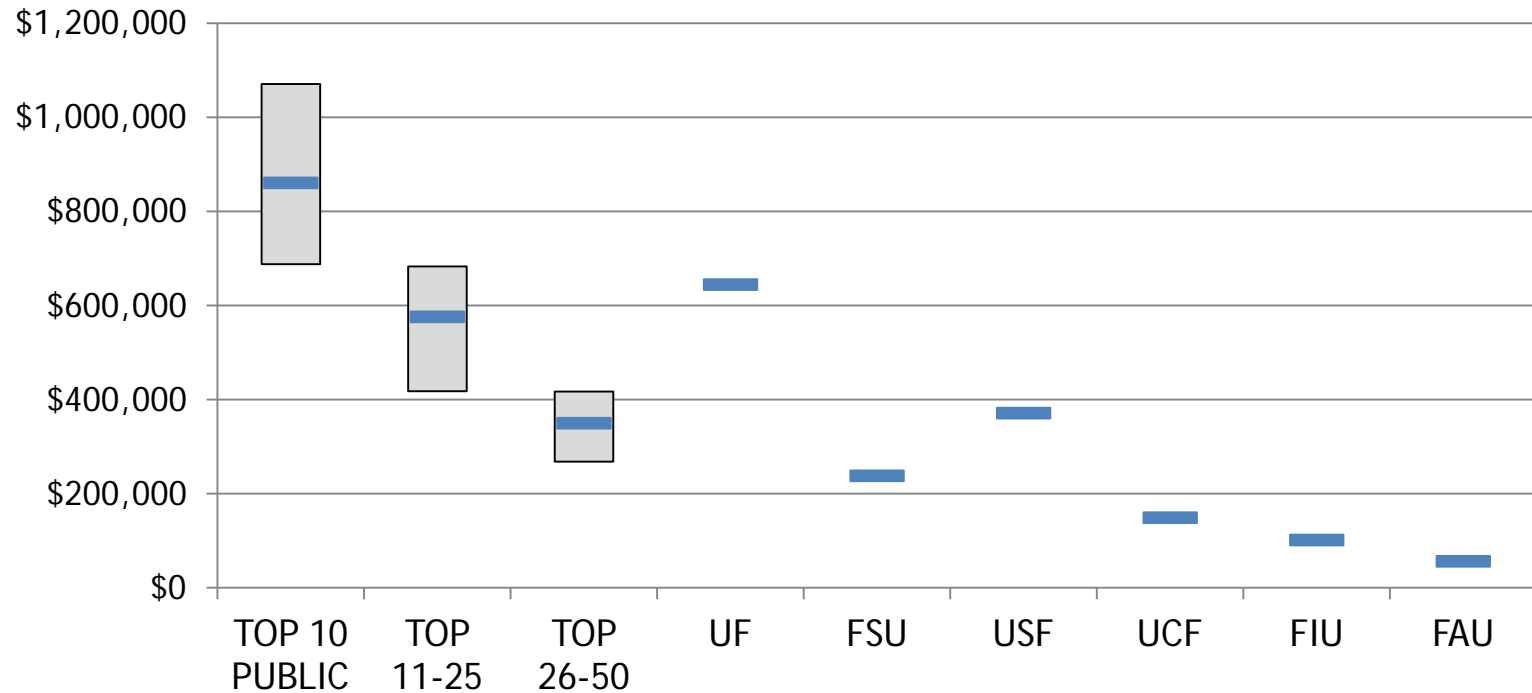

R&D Expenditures by System

2008-09 Research Expenditures
for 4yr Public Universities

Source: National Science Foundation

R&D Expenditures

TOTAL R&D Expenditures (FY2009)
Dollars in Thousands

Source: National Science Foundation

Source: AAUP

Tuition Revenues