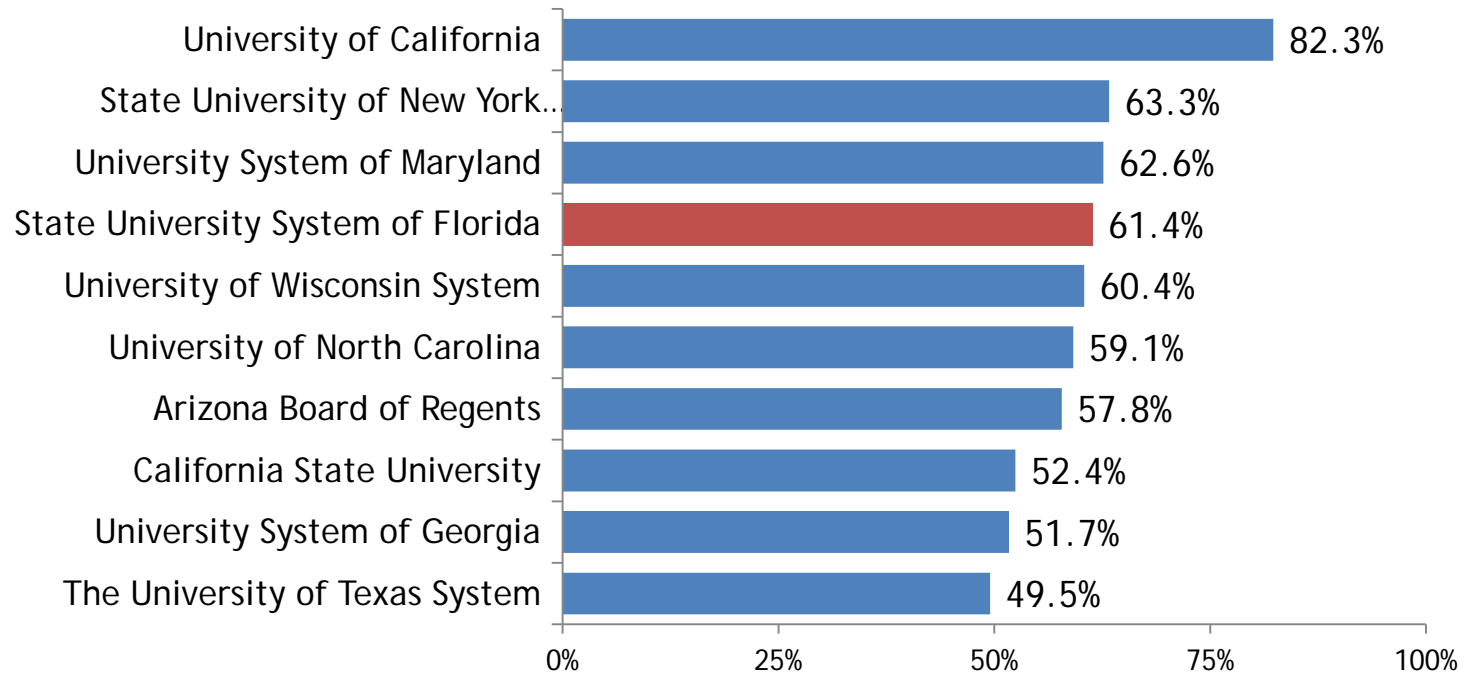

Six-Year Graduation Rates

SUS Six-Year Graduation Rate is 4th
Among Ten Largest Public University Systems (2004-10)

Source: IPEDS for full-time, First-time in College Students. Note: Top ten Systems based on 2008-09 Baccalaureate degrees.