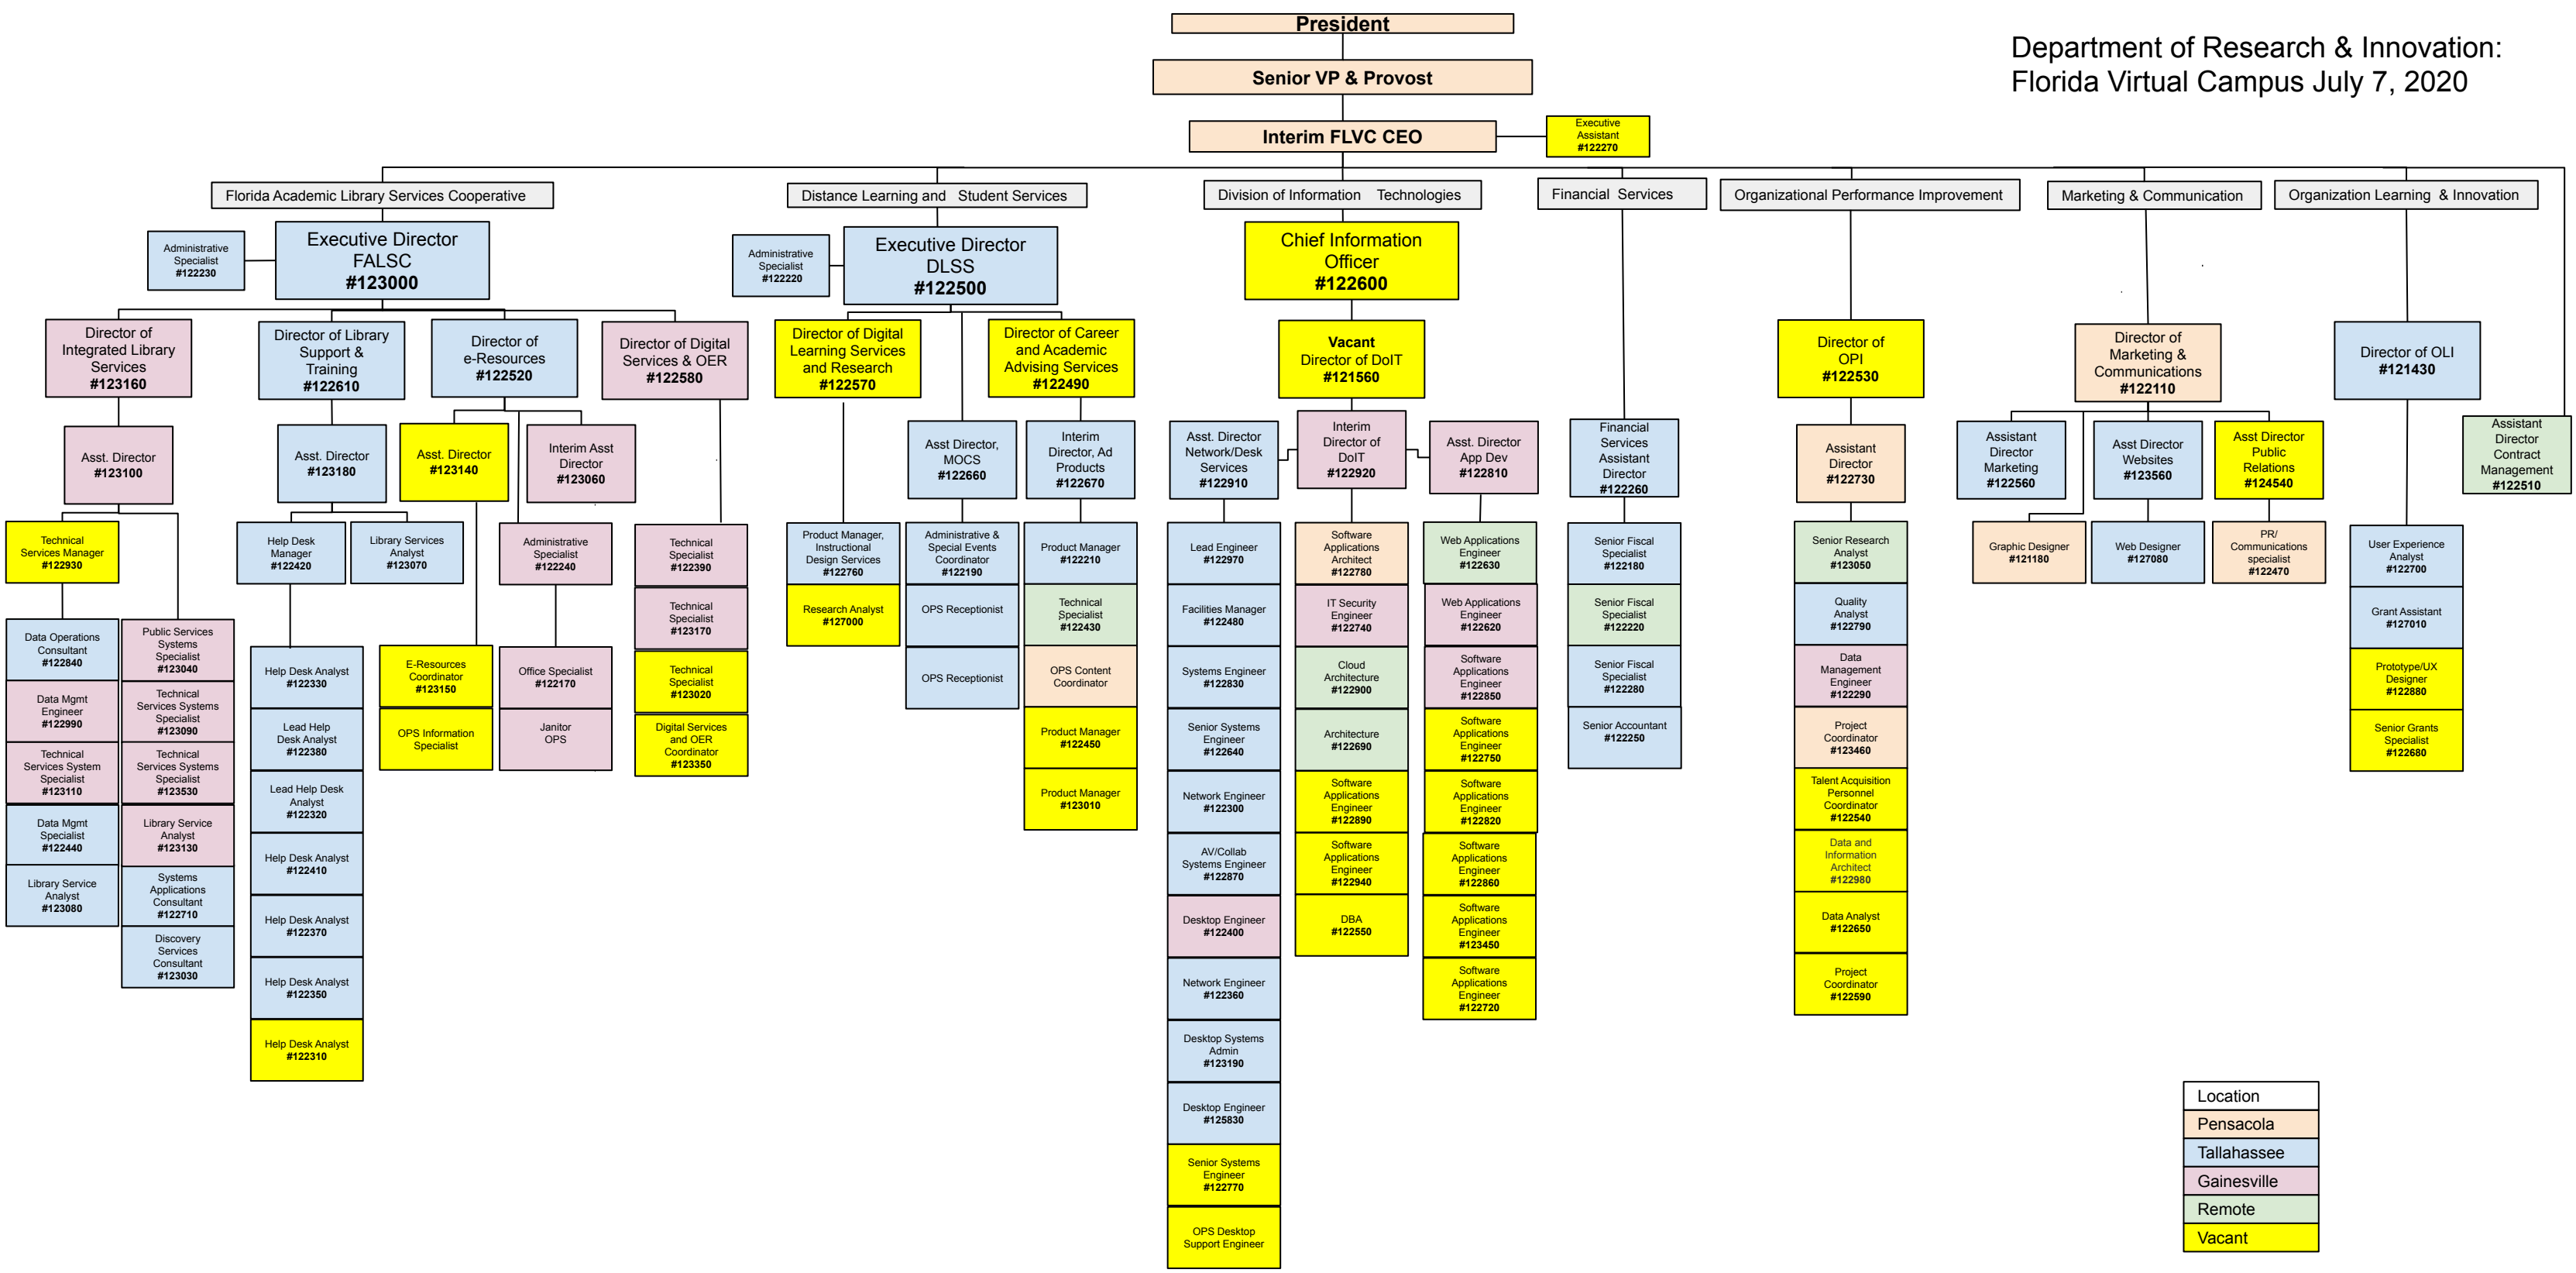

## **Exhibit D**

### **Organizational Chart for the Former Florida Virtual Campus, Which Provided Support Services for Libraries, Distance Learning, and Student Services**

Department of Research & Innovation:  
Florida Virtual Campus July 7, 2020

Location
Pensacola
Tallahassee
Gainesville
Remote
Vacant