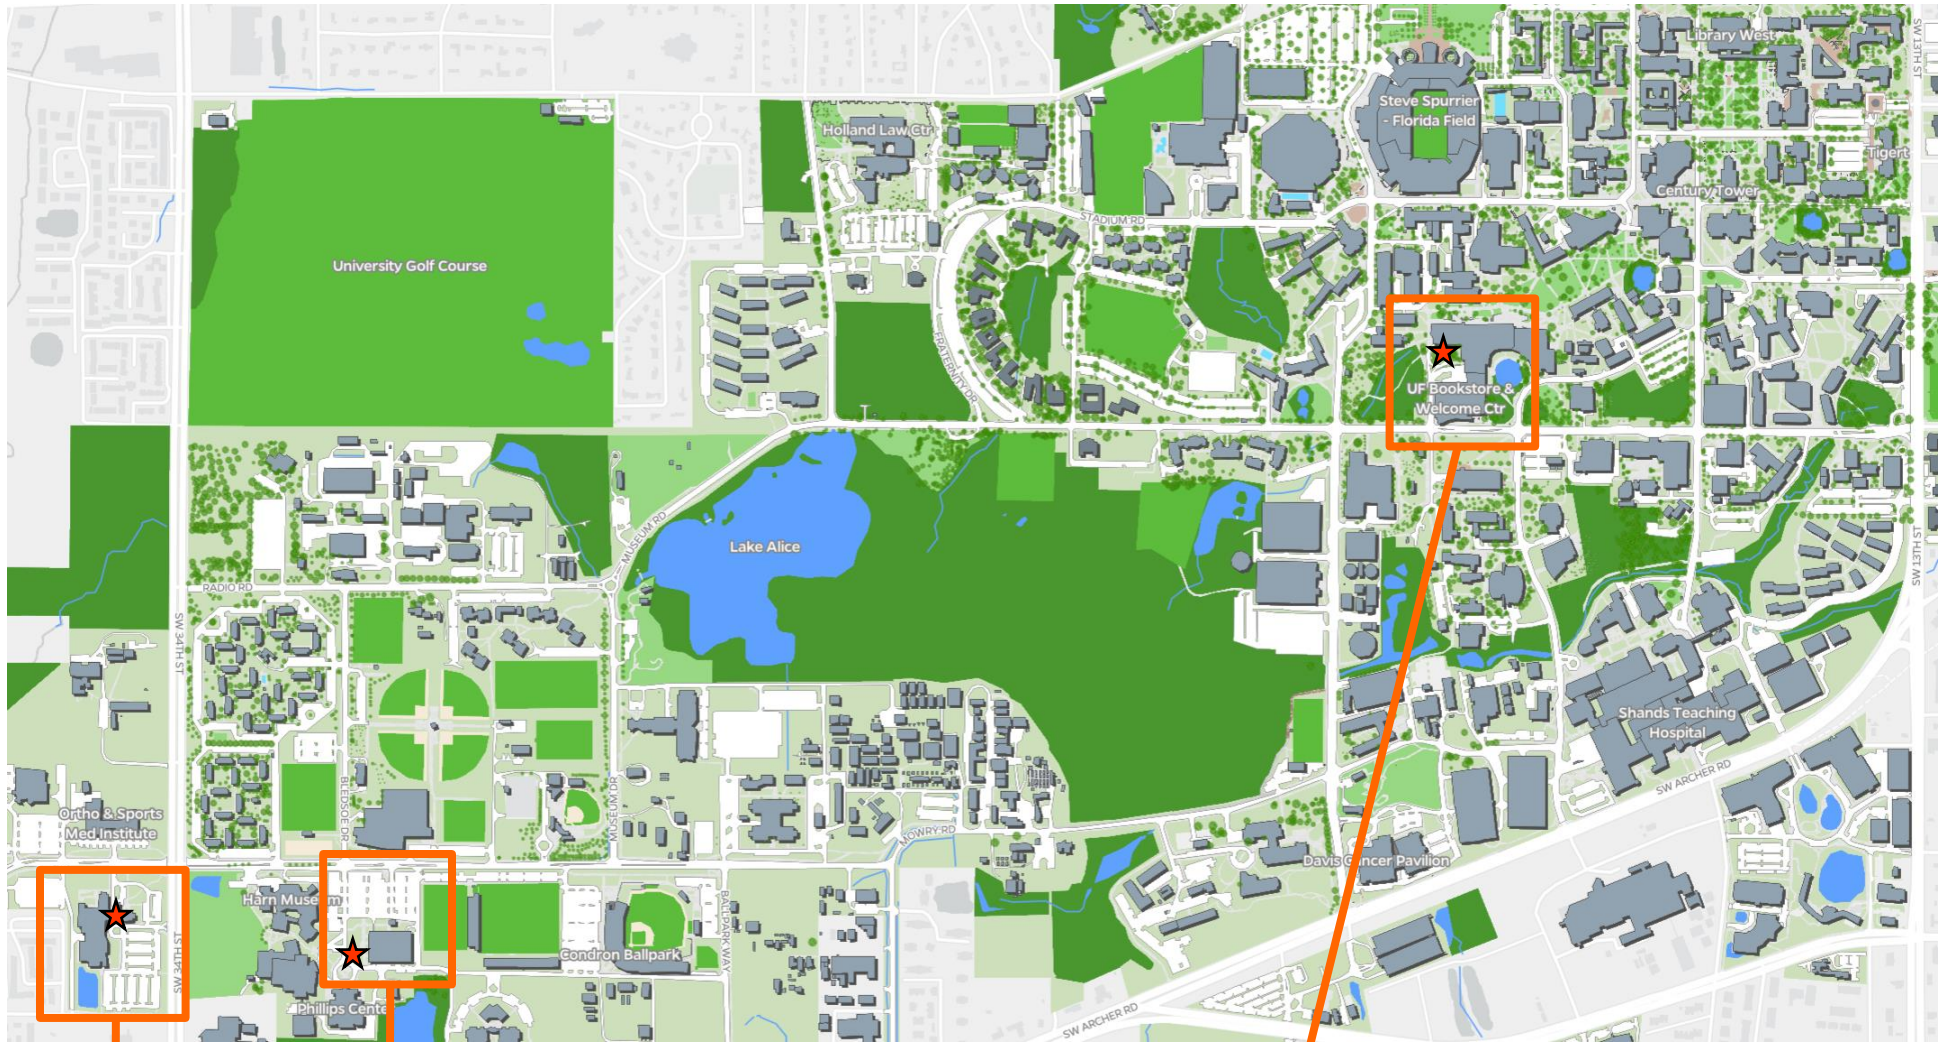

Welcome

to the University of Florida campus

Board of Governors Meeting

Map and Shuttle Schedule

UF Hilton Hotel
(for hotel guests)

**Cultural Plaza
Shuttle Park & Ride**
(park in garage)

J. Wayne Reitz Union (JWRU)
Board of Governors Meeting

Shuttle
Pick up / Drop off

Look for yellow BOG
directional signs

Virtual campus map: <https://campusmap.ufl.edu/#/>