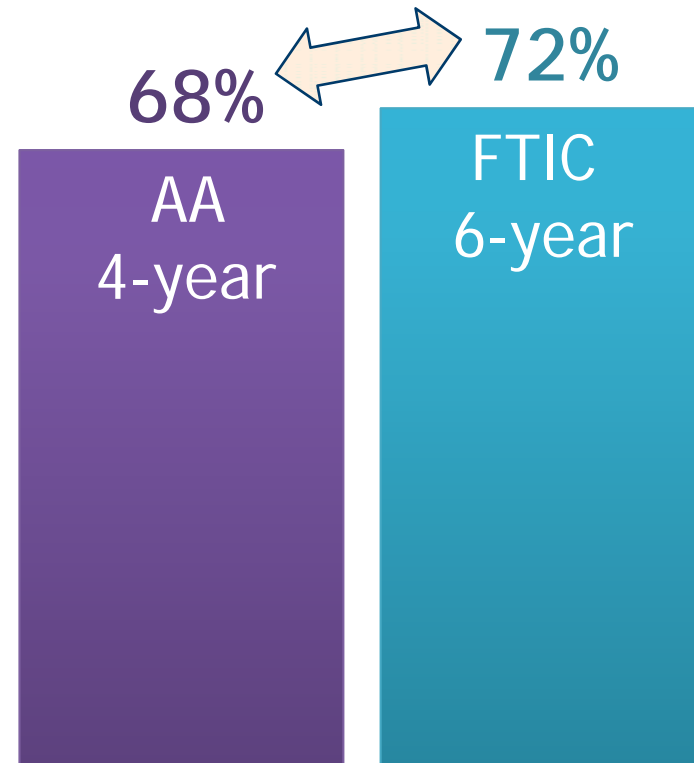

Source: Board staff analysis of State University Data System (SUDS) & National Student Clearinghouse data

AA Transfers in the SUS

25%+

of all enrolled undergraduates

85%

of applicants are admitted

student demographics similar to FTIC

4-year grad rates similar to 6-year FTIC grad rates

Source: Board staff analysis of State University Data System (SUDS)

Graduation Rate Comparison

The 2-year grad rate for AA transfers is **lower** than the 4-year grad rate for FTIC students

The 4-year grad rate for AA transfers is **similar** to a 6-year grad rate for FTIC students

Source: Board staff analysis of State University Data System (SUDS)

Next Steps

2+2 Work Group
Strategy 3
A Data Toolkit

Trend analyses for those admitted who don't enroll

Additional analyses for those denied

Additional analyses for those who apply to only 1 SUS

Additional analyses for those who don't apply

BOARD *of* GOVERNORS