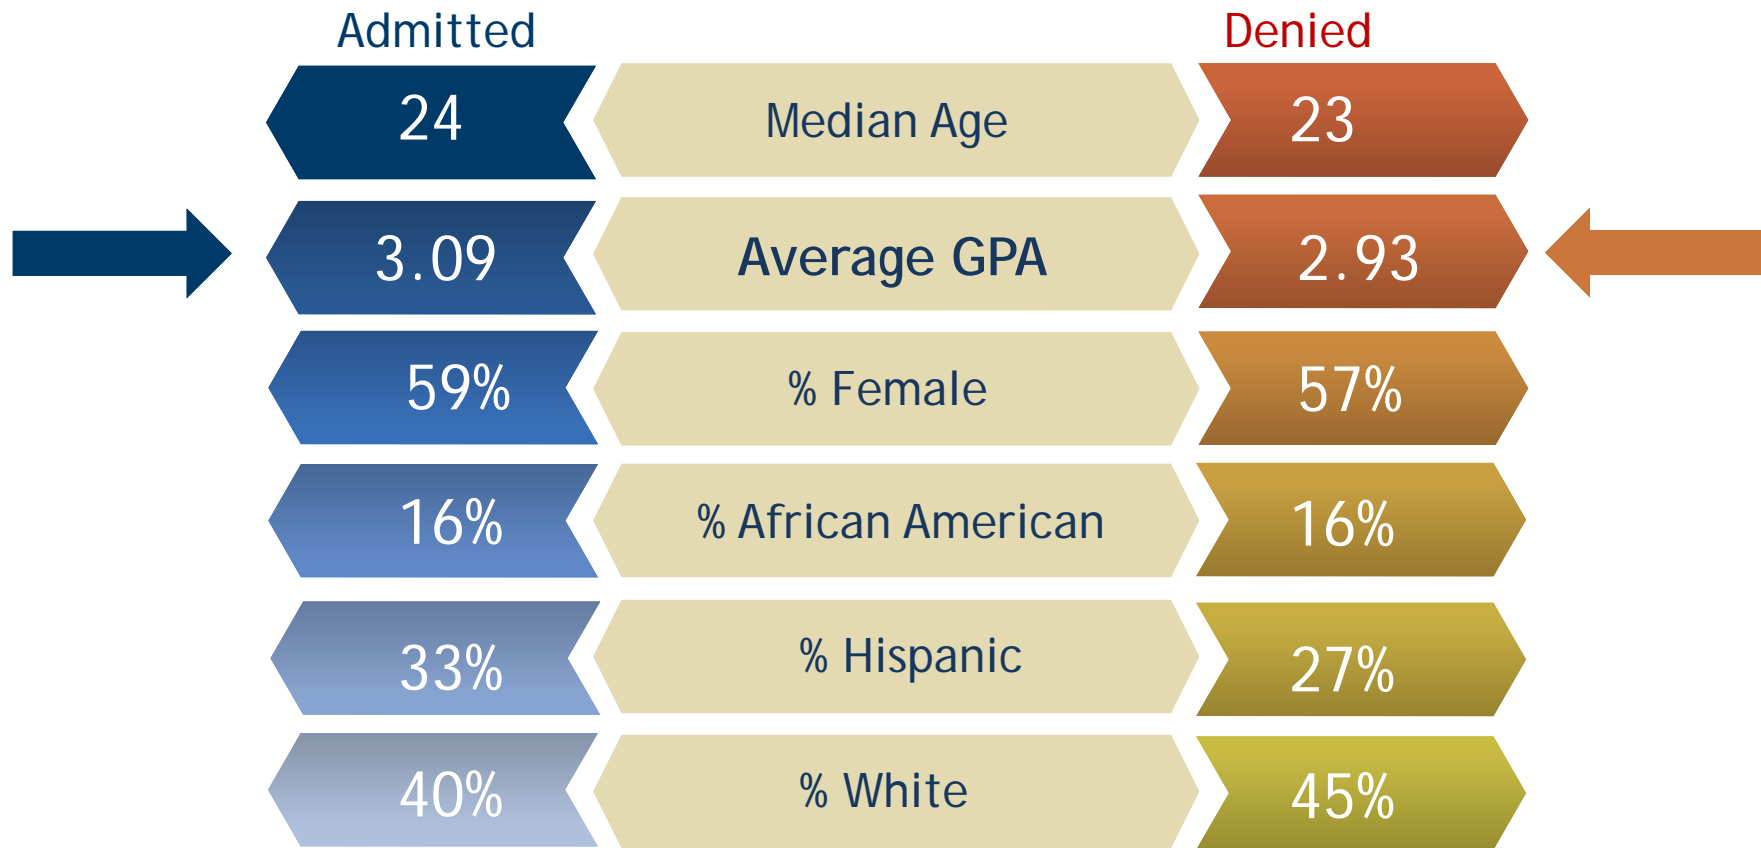

How many AA grads enroll in the SUS?

Source: Board staff analysis of State University Data System (SUDS) & National Student Clearinghouse data

Which AA graduates are denied admission?

4,500+ AA grads not admitted to the SUS

Source: Board staff analysis of State University Data System (SUDS) & National Student Clearinghouse data

If they don't choose SUS...

4,200+ AA grads were admitted to the SUS but did NOT enroll, instead they were found: